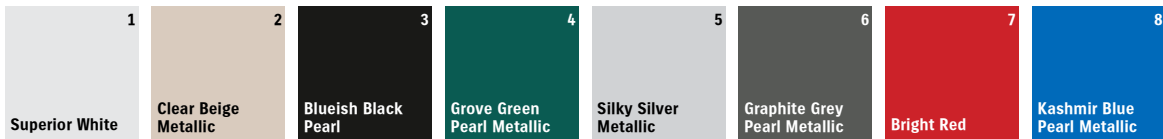

GRAND VITARA

A spirit of adventure to match yours

Run a marathon. Teach yourself to surf. Sleep under the stars. Dance in the rain at midnight. Climb a mountain and shout as loud as you can from the top... the new Grand Vitara includes bold looks, permanent four-wheel drive, a 1.6 litre VVT engine, the toughest chassis we've ever built and forty years of design experience.

KEY FEATURES

- 1.6 petrol & 1.9 diesel engines
- Permanent 4WD
- Automatic air conditioning

MODEL

1.6 VVT+
1.9 DDiS

Insurance Group

12D
14D

OTR

£12715
£14999

Telephone: | Fax:

Way of Life!

Grand Vitara 3dr range official fuel consumption figures in mpg (L/100km): urban from 26.9 (10.5) to 31.7 (8.9), extra urban from 37.7 (7.5) to 44.1 (6.4), combined from 32.8 (8.6) to 38.7 (7.3). Grand Vitara 3dr range CO2 from 190g/km to 205g/km.

Metallic/pearl paint available at extra cost.